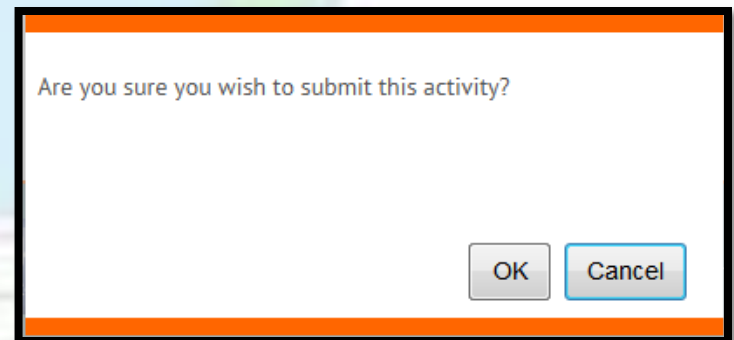

- It will ask you if you are sure. Click “OK”